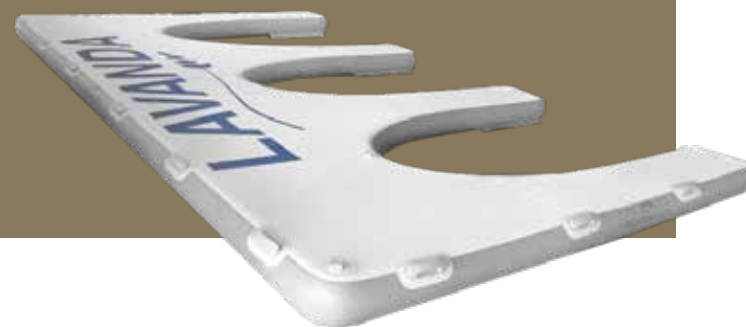

CUSTOM MADE PRODUCTS

Let us build the dreams of your demanding customers together! Yachtslides, climbing walls, pools, docks, or something different? There is NO LIMIT. Yachtbeach offers you uncountable possibilities to create more: space, freedom & fun!

Due to our experience in the watersports and superyacht industry we are able to develop innovative products of highest quality to meet the high demands. Our skilled team from POD International is at your side with help and advice starting from step.

Material

German companies and their products have a good reputation. We want to comply with this and use only the most innovative and high-quality starting materials for our products. Only fabrics that have passed all tests such as sequencing resistance, UV resistance, riptests, longevity are included in the lengthy selection. With our D-rings, we only use saltwater-resistant steel. PVC, PVA are selected according to German standards. Our goal is the safety, longevity of our products to the Yacht Beach customers their wishes and ideas in full.

Branding

No wishes remain unfulfilled at Yacht Beach, we can place the name of your yacht freely on your platforms on request. Your yacht appears including the Water toy area in one color and style if needed. Feel free to contact us and we will respond to all your wishes.