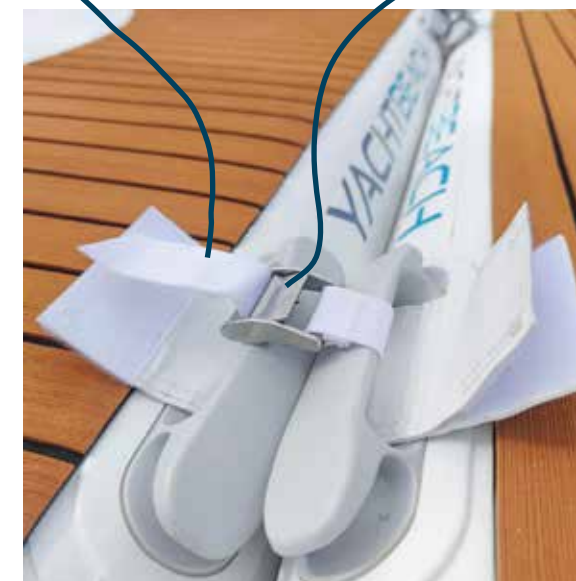

FASTENING BELT

BUCKLE

VELCRO