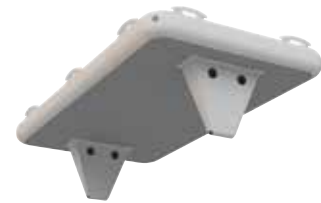

marine velcro YACHTBEACH connector strap

12 point YACHTBEACH handle connection system

Spinera Velcro Connector

The Spinera Professional Velcro Connector allows an easy & fast connection between different Yachtbeach products above the water, which enables multiple connection options. It consists of a buckle and a velcro, which is especially made for marine use. The buckle provides maximum strength and the crocodile Velcro offers a comfortable and aesthetic finish.

- Accessories included:
- 1 x Handpump
 - 1 x Bag
 - 1 x Manual
 - 3 x YACHTBEACH Connector-Strap

**4.1 CLASSIC
CODE 19604**

01 Allegra Champagne

Price excl. VAT € 2.520,17
Price incl. VAT € 2.999,00

**4.1 PREMIUM - INCL 4 D-RINGS
CODE 19725**

- 01 Allegra Champagne
- 04 Diamond Pearl White
- 05 Diamond Gold
- 07 Allegra Champagne Mat

Price excl. VAT € 2.940,34
Price incl. VAT € 3.499,00

- The smaller YACHTBEACH platform 3.0 fits perfectly for 1-2 people.
- The combination from one small and one classic or premium YACHTBEACH platform create the perfect Jet Ski dock.
- Removable YACHTBEACH artificial leather comfort top
- Modular connectivity with the 10-point YACHTBEACH handle connection system