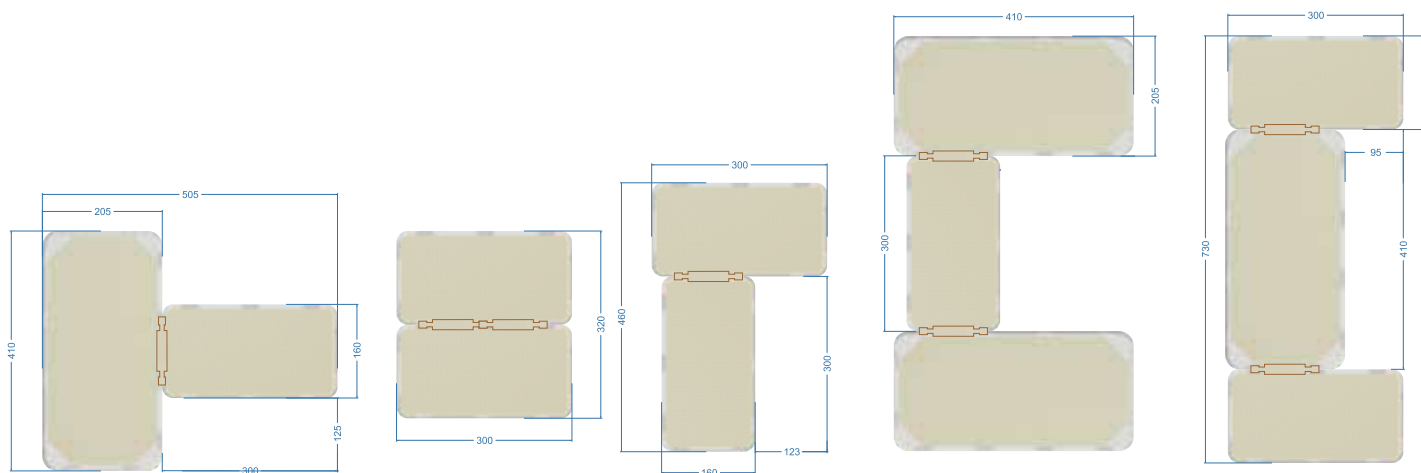

- The smaller YACHTBEACH platform 3.0 fits perfectly for 1-2 people.
- The combination from one small and one classic or premium YACHTBEACH platform create the perfect Jet Ski dock.
- Removable YACHTBEACH artificial leather comfort top
- Modular connectivity with the 10-point YACHTBEACH handle connection system

YACHTBEACH PLATFORM 3.0X1.6M

YACHTBEACH 4.1
- Measurements: 300x160x20cm - 10'x5'x8"
- Weight with bag and pump: 25kg - 55lbs
- Pack size: 178x37x37cm - 6'x14"x14"

Containing YACHTBEACH Platform
2 Ballast Bags
finest artificial marine leather top
10 YACHTBEACH handles
20 cm reinforced Double Layer Dropstich

Accessories included:
1 x Handpump
1 x Bag
1 x Manual
3 x YACHTBEACH Connector-Strap

**3.0 CLASSIC
CODE 19710**

Yachtbeach 3.0 - 07 Allegra Champagne mat
Yachtbeach 3.0 - 04 Diamond Pearl White

Price excl. VAT € 2.100,00
Price incl. VAT € 2.499,00