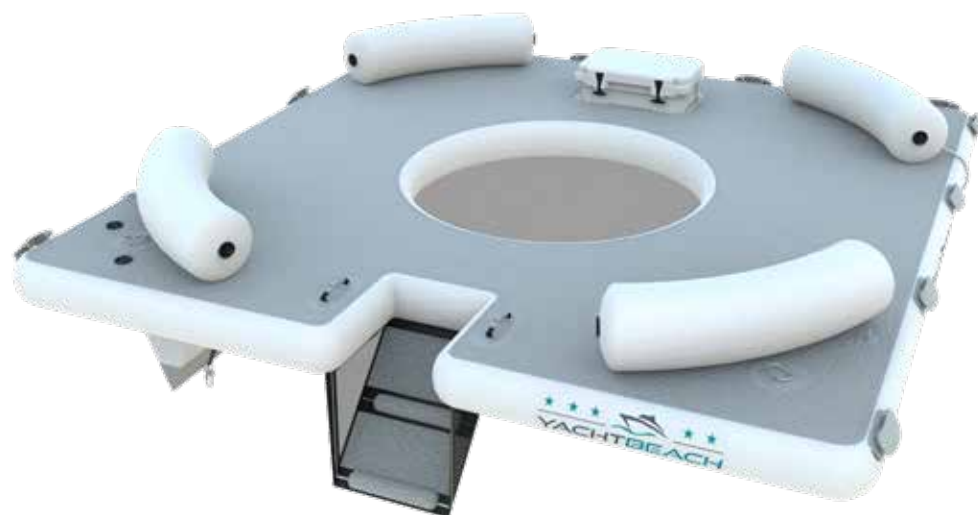

AQUABANAS LINE SPLASH BANA

The Splash Bana allows up to 8 people to sit or lay comfortably on the deck. The center hole is netted so kids and adults can splash safely without falling through. Add another Bana Deck, or Bana Tent, to enhance the experience. Splash Bana is based on the foundational Party Bana. It is designed to have a Jacuzzi on the water.

The recess is provided with an internal mesh net which keeps you safe from jellyfish or any other sea particle and helps you when your cell phone or key drops out of your pocket. It is also very good usable for children because due to the mesh net it keeps your child safe. The 4 backrests on the Splash Bana make your stay on this Bana even more comfortable and enjoyable. Adding a Bana Tent is easy!

Quickly add any style of Bana Tent to any style of AquaBanas decks. All tents and decks come standard with the needed hardware to make the connections.

Measurements:

- Size: 340x340x20cm - 11'x11'x8"
- Weight: 60kg - 132lbs
- Pack size: 110x60x30cm - 43"x23"x12"

**AQUABANAS LINE PICNIC BANA
CODE 20322**

Price excl. VAT € 3.995,00
Price incl. VAT € 4.754,05