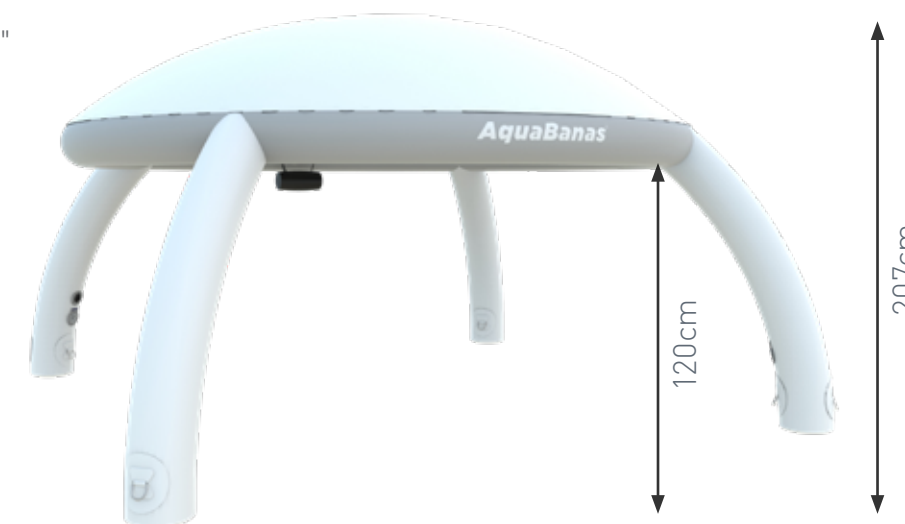

Quickly add any style of Bana Tent to any style of AquaBanas decks. All tents and decks come standard with the needed hardware to make the connections.

Measurements:

- Size: 340x340x20cm - 11'x11'x8"
- Weight: 60kg - 132lbs
- Pack size: 110x60x30cm - 43"x23"x12"

**AQUABANAS LINE PICNIC BANA
CODE 20322**

Price excl. VAT € 3.995,00
Price incl. VAT € 4.754,05

AQUABANAS LINE PARTY BANA

The most popular tent is the BT120. It's a lowboy design that provides a huge amount of shade over the seating area and at the same time is open with a roomy with a 180cm/72" clear height. Bana Tents are designed to be versatile. They can be used on the AquaBanas decks, float by themselves on the water or provide shade on the beach or land!

For any 11' AquaBana standard platform

Measurements:

- Size: 340x340x207cm - 11'x11'x6,5'
- Entrance height: 120cm
- Weight: 32kg - 70lbs
- Pack size: 100x60x30cm - 39"x23,6"x12"
- Air Pressure: 3.0psi Deck
- No. of Chambers: 1

AQUABANAS LINE DOUBLE RAISED LOUNGER

The double raised lounger is an inflatable sunbed. It is manufactured to withstand the toughest requirements. Our double raised lounger is thanks to his heavy duty construction is very stable and keeps the shape all the time.