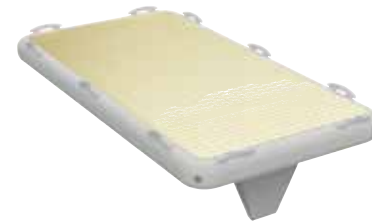

- 01 Allegra Champagne
- 04 Diamond Pearl White
- 05 Diamond Gold
- 07 Allegra Champagne Mat

Price excl. VAT € 2.940,34
Price incl. VAT € 3.499,00

- The smaller YACHTBEACH platform 3.0 fits perfectly for 1-2 people.
- The combination from one small and one classic or premium YACHTBEACH platform create the perfect Jet Ski dock.
- Removable YACHTBEACH artificial leather comfort top
- Modular connectivity with the 10-point YACHTBEACH handle connection system