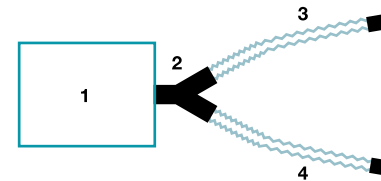

HOW TO USE PUMP WITH TWO VALVES

- 1 Pump
- 2 Y-Connector
- 3 Hose
- 4 Hose

3M HOSE

Size: 36cm x 36 cm x11cm
Weight: 0,8kg

Code 20463
Price excl. VAT € 58,78
Price incl. VAT € 69,95

10M HOSE

Size: 40x20 cm
Weight: 0,8kg