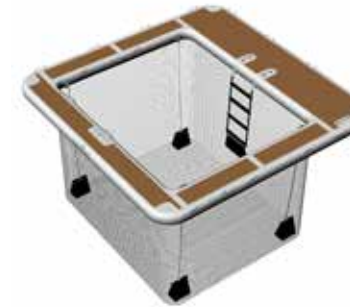

YACHTBEACH CLASSIC POOL 4X4M

Measurements:

- External dimensions: 410x410cm - 13,5'x13,5'
- Depth: 220cm - 7'
- Weight appr.: 45kg - 99lbs
- Tube diameter: 25cm - 10"
- Pack Size: 120x73x31cm - 47"x28,7"x12,2"

Handles:

- 16 high quality mounting and carrying handles which are easy to combine with all Yacht Beach bathing platforms
- 8 handles to get easily back in to the Ocean Pool

Scope of delivery: Bathing ladder with carabiner, carry bag and repair kit without glue

**YACHTBEACH CLASSIC POOL 4X4M
CODE 19740**

Price excl. VAT € 1.679,83
Price incl. VAT € 1.999,00