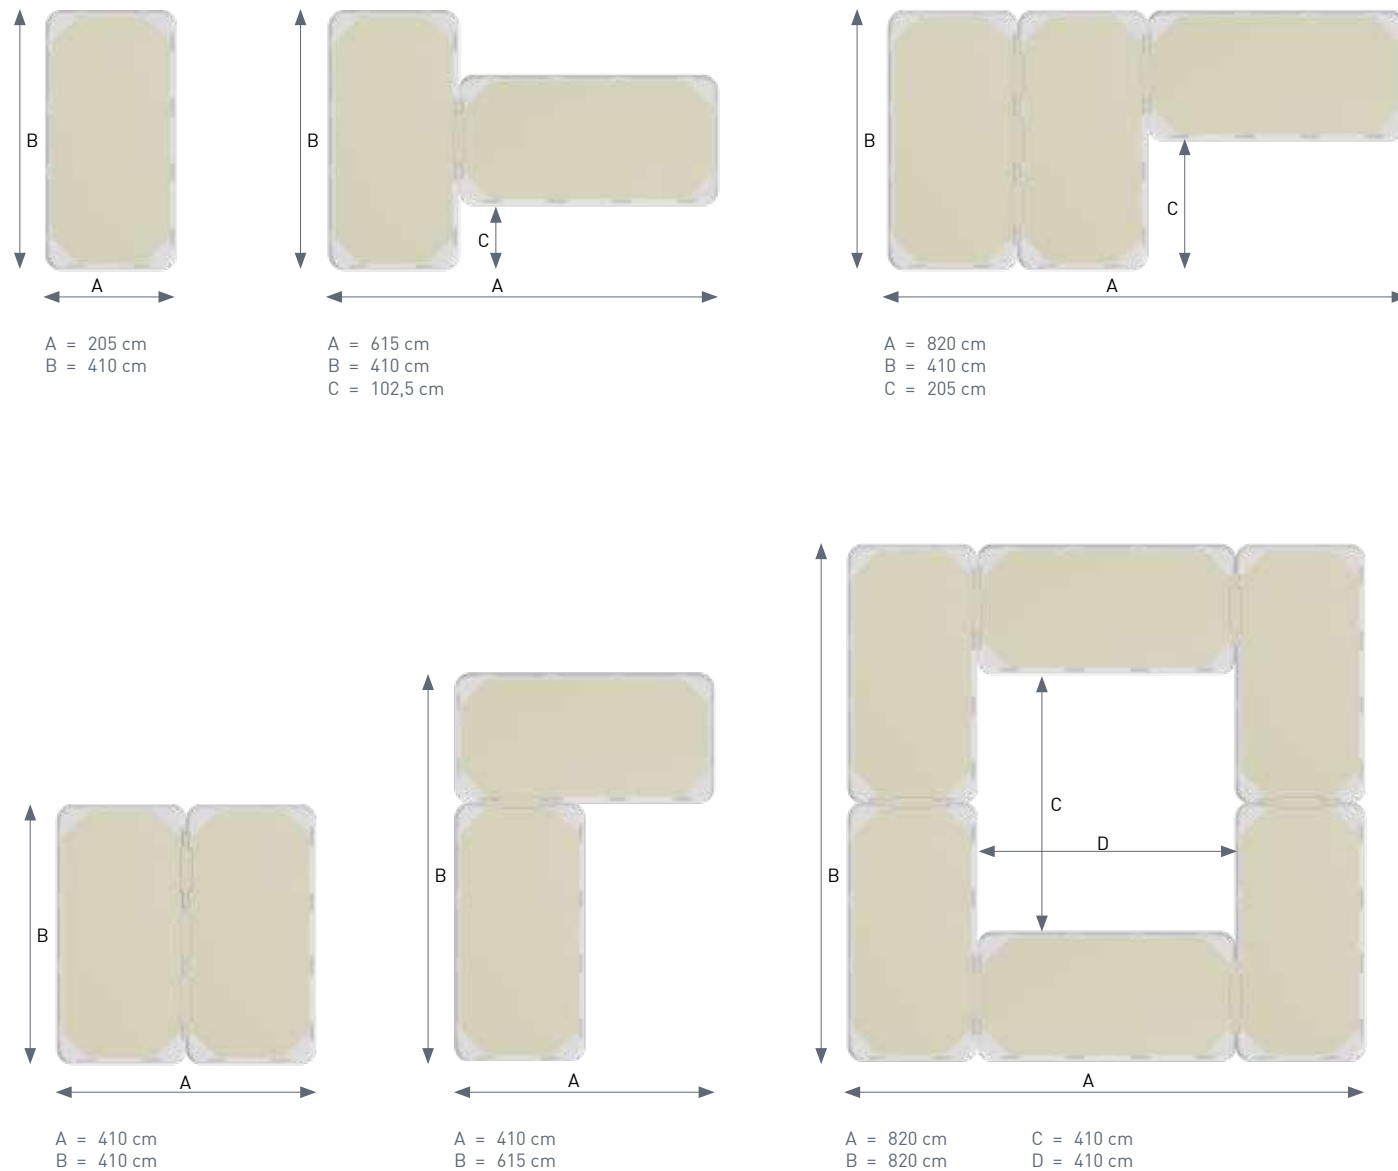

Modular Connectivity with the 12-point YACHTBEACH Handle Connection System:

Several configurations like the L-Shape, T-Shape, H-Shape, and more are possible.

Easily build your ideal docking station for all your fun toys like your Jet Ski, Dinghy, Seabob, SUP, and much more.

Or create your favorite setup for your workout, relaxation and party zone.

YACHTBEACH PLATFORM 4.10X2.05M

1. YACHTBEACH 4.1
2. Measurements: 410x205x20cm - 13'x7'x8"
   - Weight with bag and pump: 40kg - 88
   - Pack size: 210x48x38cm - 6'x18"x14"

1. Containing YACHTBEACH Platform
2. 4 Ballast Bags
   - Artificial Leather Top
   - 12 YACHTBEACH Handles
   - 20 cm Reinforced Double Layer Dropstich

1. Accessories included:
2. 1 x Handpump
   - 1 x Bag
   - 1 x Manual
   - 3 x YACHTBEACH Connector-Strap

**4.1 CLASSIC
CODE 19604**

01 Allegra Champagne

Price excl. VAT € 2.520,17
Price incl. VAT € 2.999,00

**4.1 PREMIUM - INCL 4 D-RINGS
CODE 19725**

- 01 Allegra Champagne
- 04 Diamond Pearl White
- 05 Diamond Gold
- 07 Allegra Champagne Mat

Price excl. VAT € 2.940,34
Price incl. VAT € 3.499,00