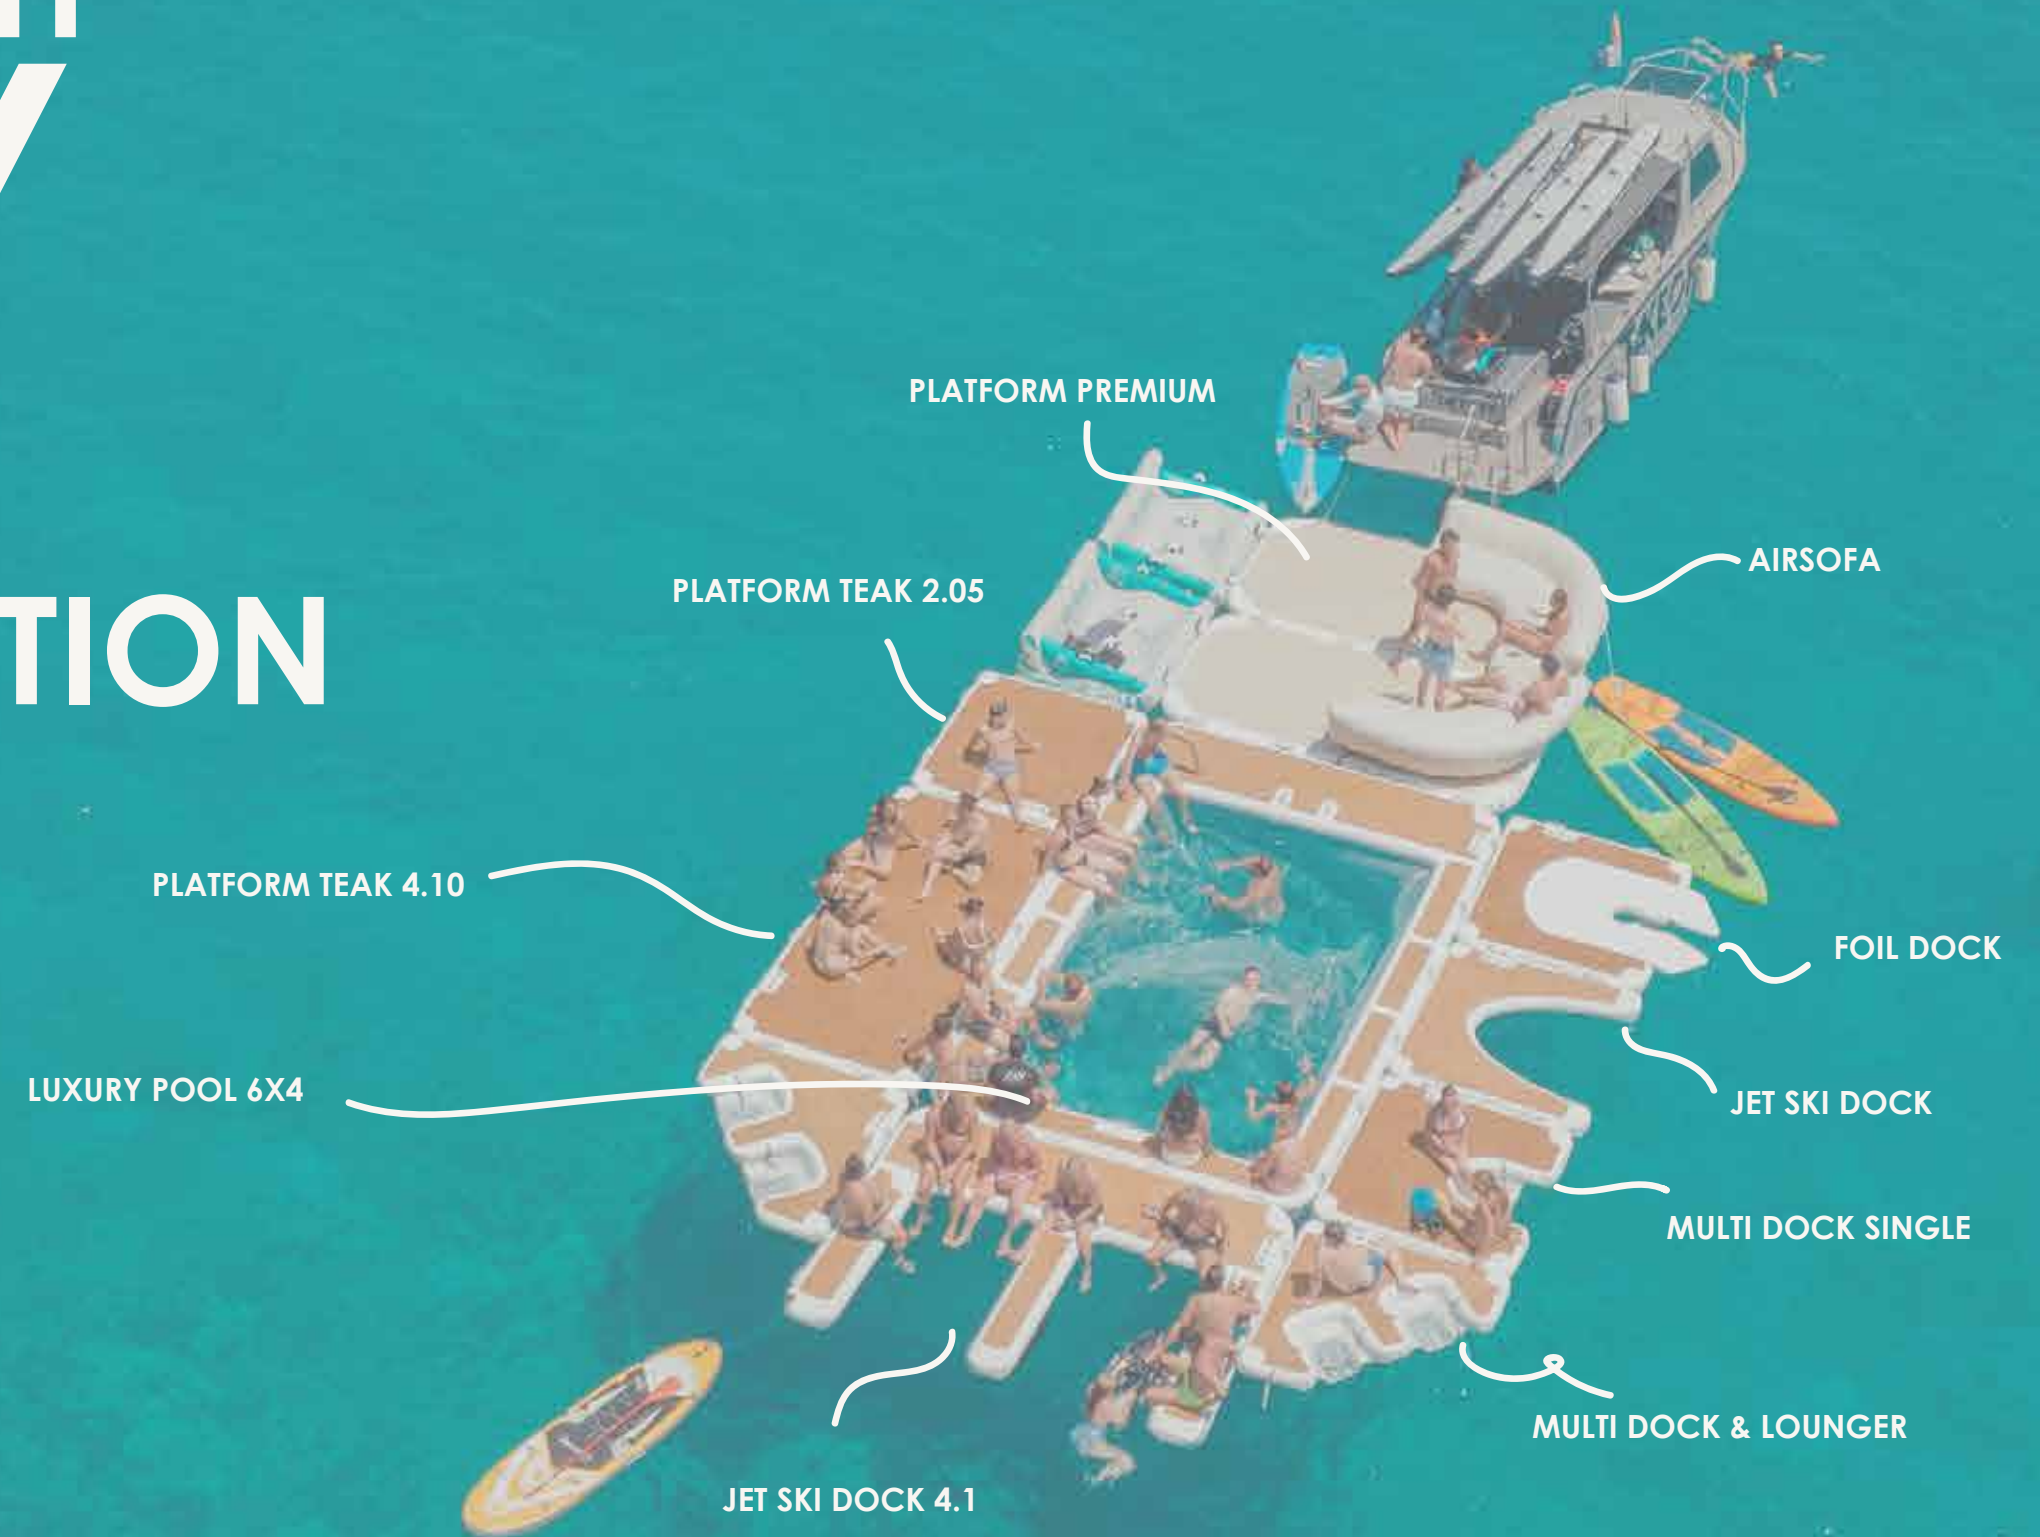

YACHTBEACH

by SPINERA

the inflatable platform
solution for your yacht

YACHTBEACH - your own floating beach

Do you love to whiz across the water on your yacht, set your sails to the wind, and let your soul wander? If so, you surely know that feeling when you've dropped anchor in a beautiful cove but your sundeck always seems to be too small. With these new and innovative yacht platforms from YACHTBEACH now you can create your own private beach directly attached to your boat. This premium platform of European production was designed for performance-loving yacht owners. Now they and their sun-worshiping guests can enjoy the perfect island for reading, relaxing, or diving in and out of the water. YACHTBEACH can be a platform for fitness, yoga and mindfulness, or as a floating party lounge for the best sessions and funniest memories.

- YACHTBEACH Jet Ski Dock
- 4.1 + 4.1 Platform
- + Yachtbeach Connector

YACHTBEACH PARTY ZONE ZONE CONFIGURATION

YACHTBEACH PLATFORM WITH EVA TEAK OPTIC

With the new and innovative yacht platforms from YACHTBEACH you can create your own small beach directly at the boat or as an elegant bathing terrace in your pond or lake. This high-end product impresses with its elegant and noble design. With it you treat yourself and your passengers to a perfect bathing island for reading, relaxing and swimming. YACHTBEACH is also the perfect platform for fitness, yoga and mindfulness as well as a floating party lounge for social evenings with friends.

This 2 x 4m piece of freedom can be combined multifunctionally and in various ways. The 12 point connection allows the perfect docking station for Jet Ski, Tender, Seabob, SUP and much more.

Characteristics:

- made of 20 cm dropstitch
- very comfortable EVA teak surface
- incl. swim ladder holder
- Incl. 4-Drings on top for numerous connection options from above surface
- Incl. 4-Drings on bottom for anchoring platform or connect to other inflatable Products and Brands