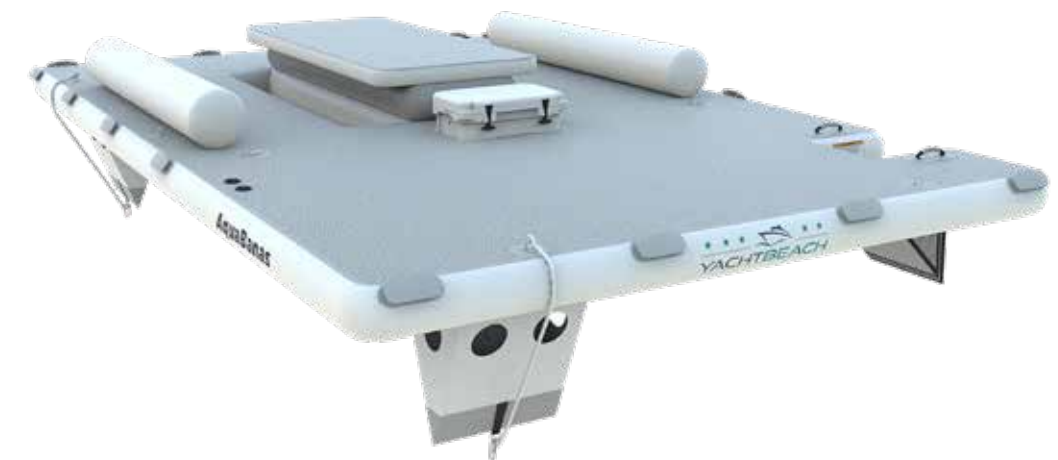

Characteristics:

- 20 cm thickness Drop Stitch Fabric
- Ballast Bags
- 316 Stainless Steel D-rings
- Handles
- Non-Slip Surface
- Anchor Points
- Cooler Cut Out
- Quick Step Access
- Tent Ready
- Double Layer Side Walls