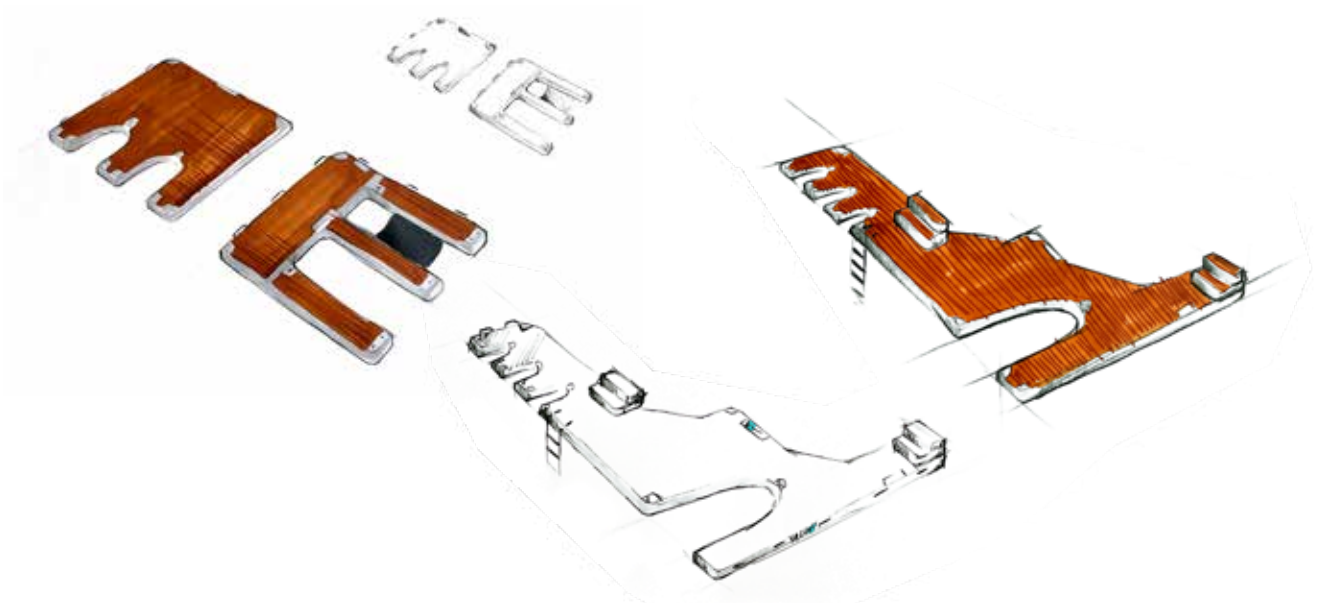

Choose from different surface options: