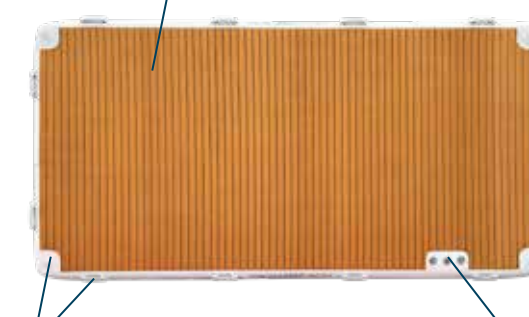

4 D-RINGS & 12 HANDLES
easy connection

4 BALLAST BAGS
for stability