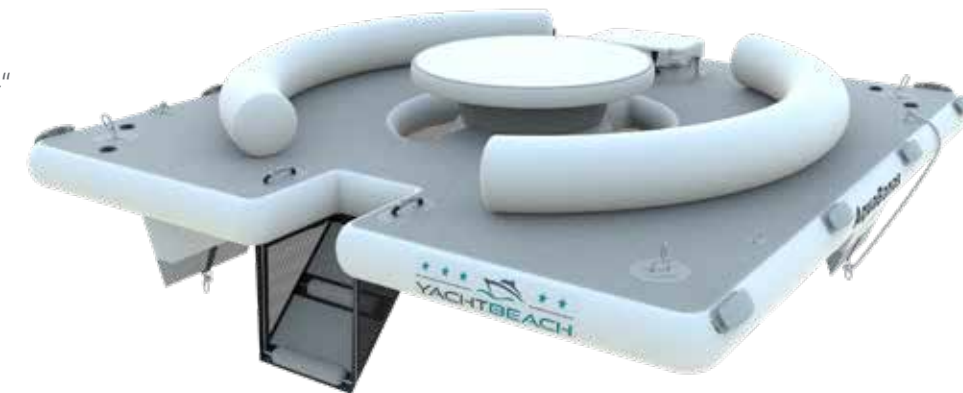

Characteristics:

- No. of Chambers: 5
- Air Pressure: 4.5 psi