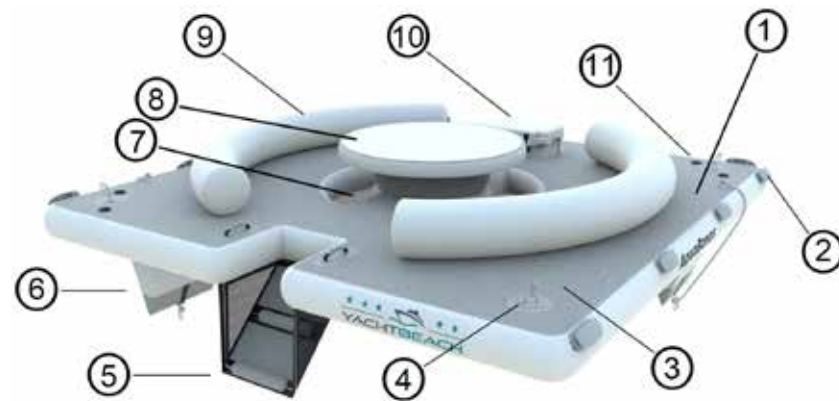

YACHTBEACH AQUABANAS LINE

AquaBanas are high quality inflatable floating platforms (called Banas) that connect together to form larger floating platforms called Bana Cities on the water. All systems start with either the Party Bana or the Picnic Bana, and grow from there.

All Banas are loaded with applicable standard features such as:

STANDARD FEATURES:

1. 1 – 20cm/8" Drop Stitch Deck
2. 2 – Connecting Handles
3. 3 – Non-Slip Top Surface
4. 4 – Tent Anchor Rings
5. 5 – Quick Step Access
6. 6 – Stable Ballast Bags
7. 7 – Footwell Openings
8. 8 – Drop Stitch Table Top
9. 9 – Inflated Back Rests
10. 10 – Cooler Cut Out
11. 11 – Multiple Inflation Valves

AQUABANAS LINE PARTY BANA

This Bana is a foundational Bana for creating a Bana City. The mesh net protects you from jellyfish or any other sea particle when you sit on the Bana. On the Party Bana there is even a notch for a cooler. The non slip surface is easy to maintain and very simple to clean.

The quick step access helps you like a ladder to get out of the water without any efforts. Party Bana can easily be connected with every single Yachtbeach platform on 3 different sides due to the handle connection system.

Measurements:

- Size: 340 x 340 cm - 11'x11'
- Height: 60 cm - 24"
- Weight: 81 Kg - 179 Lbs
- Pack Size: 140x60x50cm - 56"x20"x24"